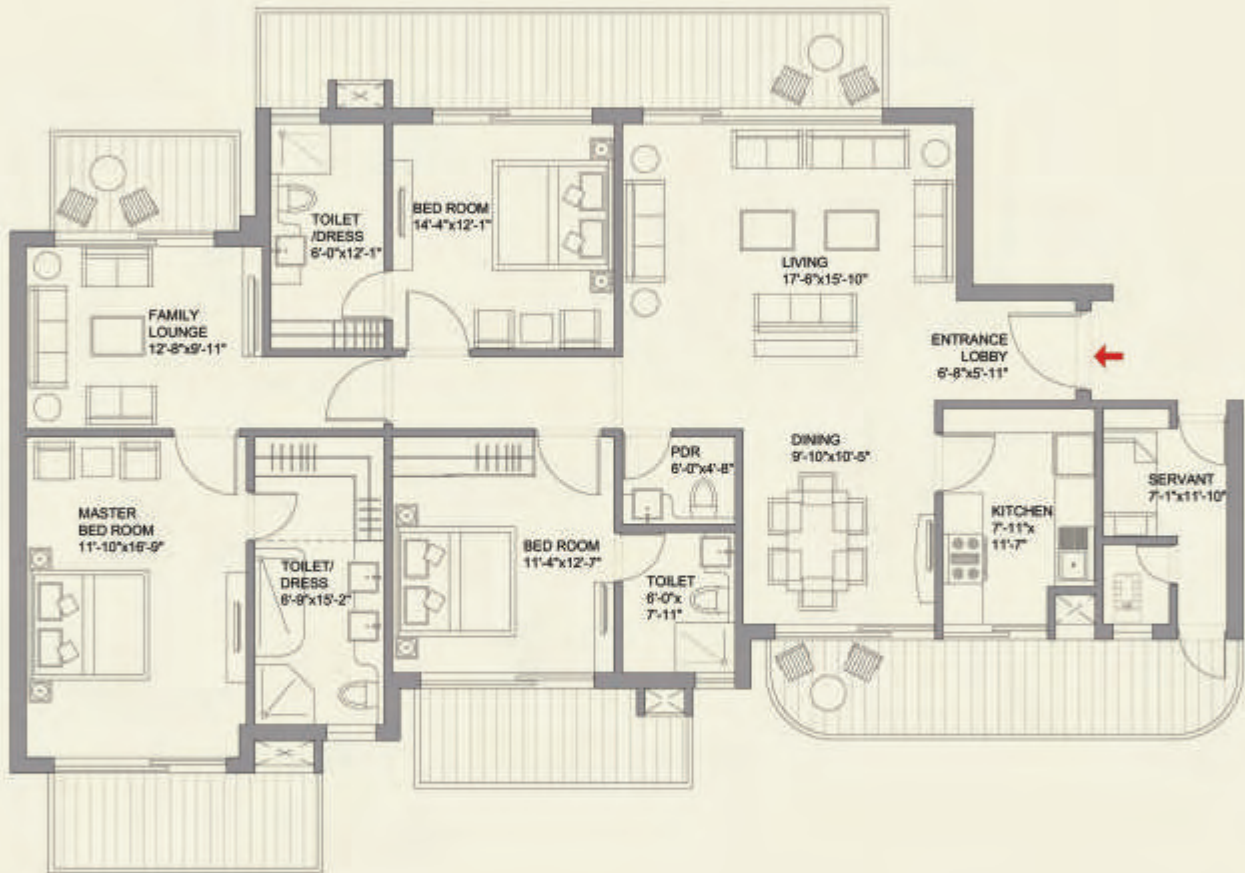

# Bestech Park View Grand Spa Gurgaon Floor Plans 3BHK 2660

[www.gurgaonpropertybazaar.in](http://www.gurgaonpropertybazaar.in)

## *3 Bedroom Apartment and Lounge*

\_Super area 2660 sq. ft.